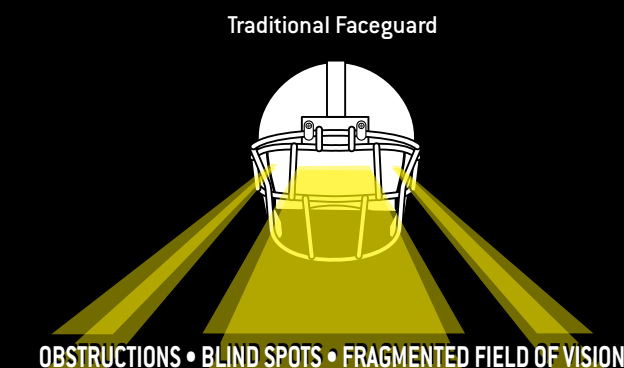

See the Field Like You've Never Seen it Before...

The advanced design of the *Energy Wedge Faceguard*, with its stronger joints and welds, allows you to eliminate some of the obstructions that create blind spots on traditional faceguards. In the ION 4D, you'll see **MORE** and you'll see it **FASTER**.