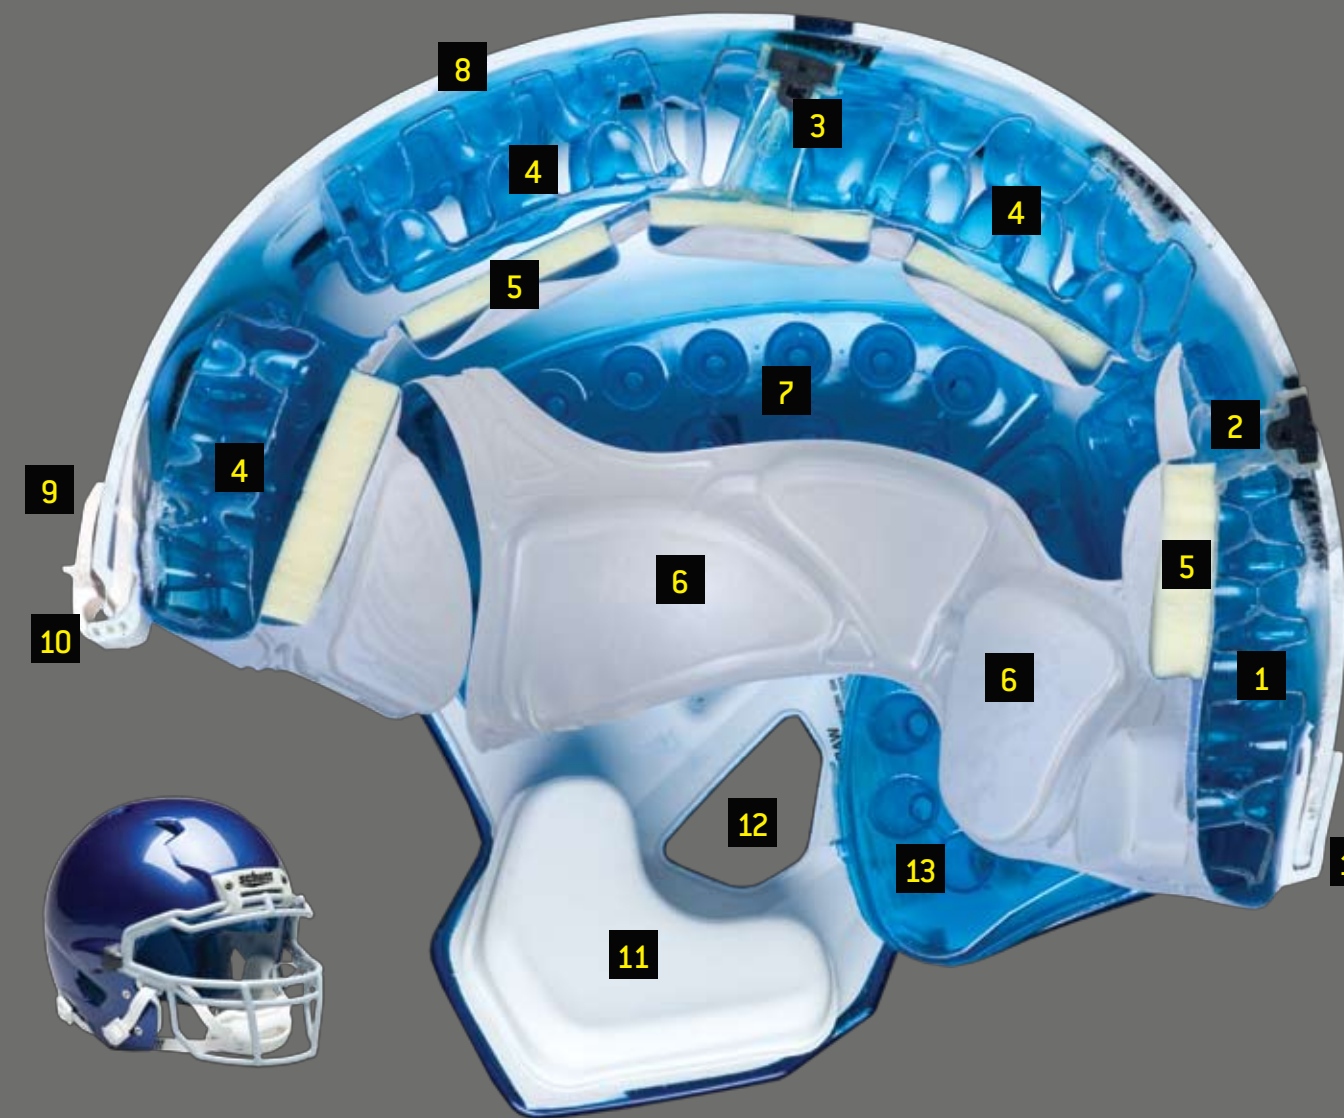

What's Inside the ION 4D?

1. 1 SKYDEX² Back Cushion - part of the TPU Cushioning system - for maximum impact absorption
2. 2 AiR-LOC™ Adjustment valve for lateral air liner
3. 3 AiR-LOC™ Adjustment valve for crown air liner
4. 4 SKYDEX² Front/Crown Cushion - part of the TPU Cushioning system - for maximum impact absorption
5. 5 SUREFIT® Crown Air Liner System for a custom fit
6. 6 SUREFIT® Lateral Air Liner System helps mold the sides and back of the helmet to the shape of each individual player's head
7. 7 SKYDEX² Side Cushions - part of the TPU Cushioning system - for maximum impact absorption
8. 8 GE/Lexan polycarbonate alloy shell (.140 thickness for optimum performance)
9. 9 Premium Surlyn® faceguard retainer (part of the *Swing Free Release™* system)
10. 10 Extruded nose bumper better protects the bridge of the nose
11. 11 DNA™ Jaw Pads improve side impact protection and maximize comfort
12. 12 Multi-functional ear hole design making it easier to hear, check for proper fit, as well as putting the helmet on and taking it off
13. 13 SUREFIT™ slots allow chin strap to be fit inside the helmet
14. 14 Premium thermoplastic urethane back plate holds SUREFIT™ Air Liner System in place