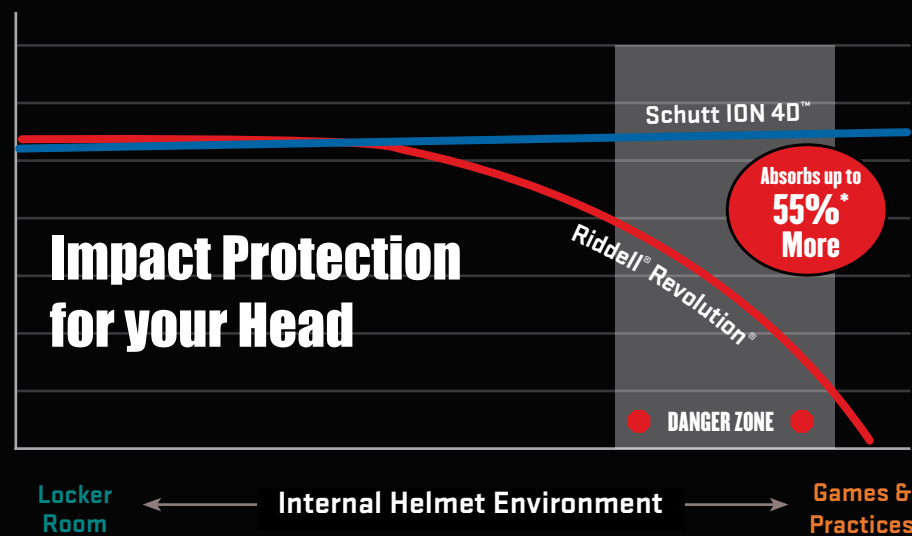

WE DESIGN OUR FOOTBALL HELMETS TO SCORE ON THE FIELD, NOT IN THE LOCKER ROOM.