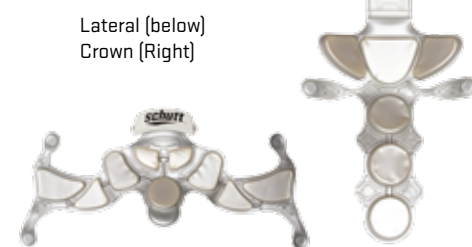

ION 4D SUREFIT™ AIR LINERS

Size	Lateral	Crown
Small	7895003290	7895003290
Medium	7895004290	7896045290
Large	7895005290	7896045290

ION 4D SKYDEX² FRONT/CROWN CUSHIONS